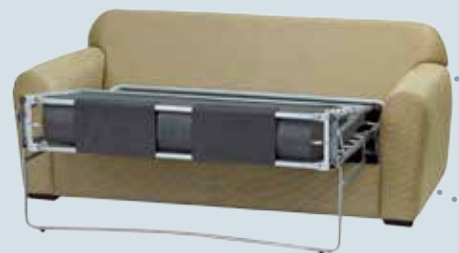

# PROFLEX

**Mattress size**

- Length: 188 cm
- Width: 63/93/133/143/153 cm

**Product characteristics**

- 2-fold action made out of rigid 30 mm tube.

**Manufactured by**  
Sedac Shanghai

# PROFLEX

Mechanism with a mattress.

Version Proflex slats and bands.

Width of the bedrame	Width between armrests	Width of mattress
70 cm	82,5 cm	63 cm
100 cm	112,5 cm	93 cm
140 cm	152,5 cm	133 cm
150 cm	162,5 cm	143 cm
160 cm	172,5 cm	153 cm