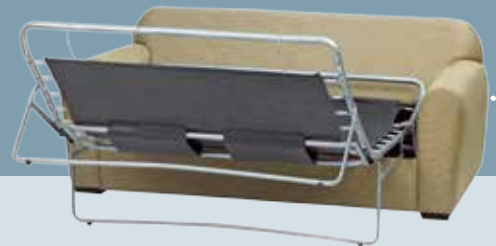

# PROFLEX

**Mattress size**

- Length: 188 cm
- Width: 63/93/133/143/153 cm

**Product characteristics**

- 2-fold action made out of rigid 30 mm tube.

**Manufactured by**  
Sedac Shanghai

# PROFLEX

Mechanism with a mattress.

Version Proflex slats and bands.

Width of the bedrame	Width between armrests	Width of mattress
70 cm	82,5 cm	63 cm
100 cm	112,5 cm	93 cm
140 cm	152,5 cm	133 cm
150 cm	162,5 cm	143 cm
160 cm	172,5 cm	153 cm