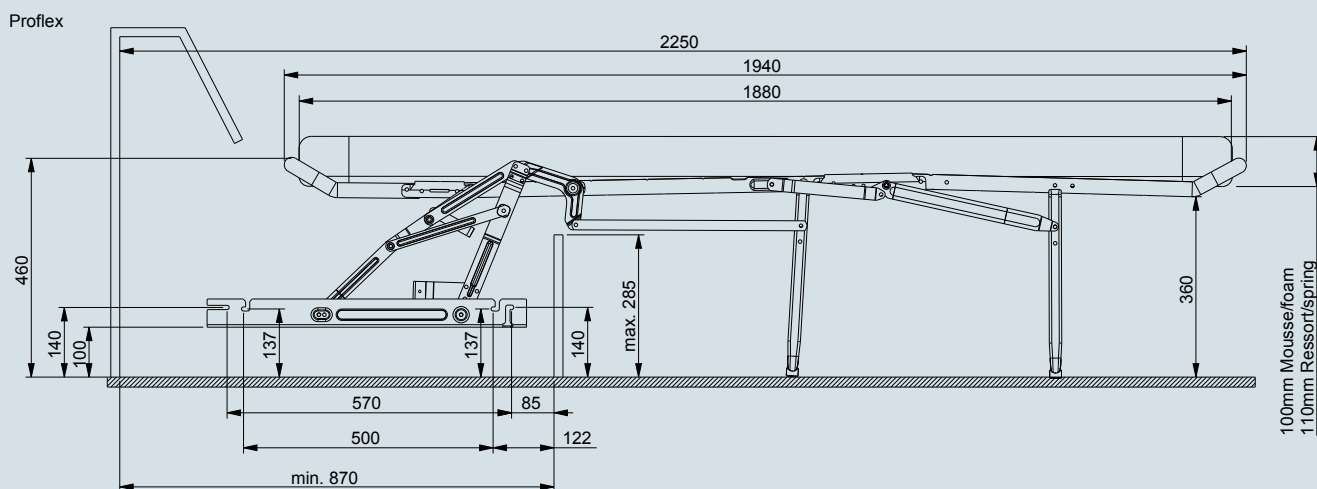

# PROFLEX

**Mattress size**

- Length: 188 cm
- Width: 63/93/133/143/153 cm

**Product characteristics**

- 2-fold action made out of rigid 30 mm tube.

**Manufactured by**  
Sedac Shanghai

# PROFLEX

Mechanism with a mattress.

Version Proflex slats and bands.

Width of the bedrame	Width between armrests	Width of mattress
70 cm	82,5 cm	63 cm
100 cm	112,5 cm	93 cm
140 cm	152,5 cm	133 cm
150 cm	162,5 cm	143 cm
160 cm	172,5 cm	153 cm

Measurements in mm

08/2016