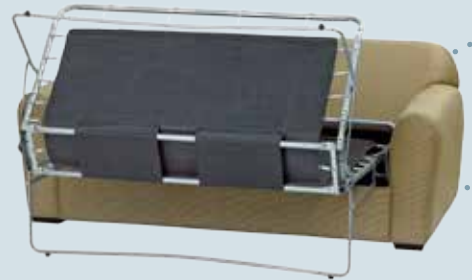

# PROFLEX

**Mattress size**

- Length: 188 cm
- Width: 63/93/133/143/153 cm

**Product characteristics**

- 2-fold action made out of rigid 30 mm tube.

**Manufactured by**  
Sedac Shanghai

# PROFLEX

Mechanism with a mattress.

Version Proflex slats and bands.

Width of the bedrame	Width between armrests	Width of mattress
70 cm	82,5 cm	63 cm
100 cm	112,5 cm	93 cm
140 cm	152,5 cm	133 cm
150 cm	162,5 cm	143 cm
160 cm	172,5 cm	153 cm