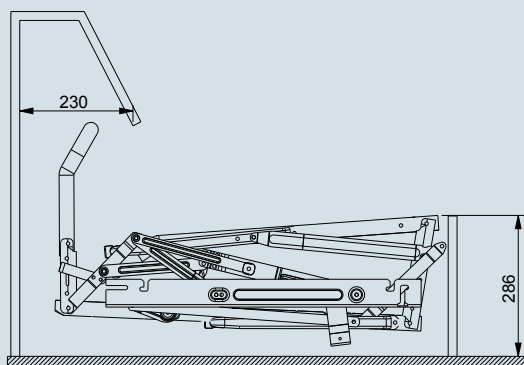

# PROFLEX

**Mattress size**

- Length: 188 cm
- Width: 63/93/133/143/153 cm

**Product characteristics**

- 2-fold action made out of rigid 30 mm tube.

**Manufactured by**  
Sedac Shanghai

# PROFLEX

Mechanism with a mattress.

Version Proflex slats and bands.

Width of the bedrame	Width between armrests	Width of mattress
70 cm	82,5 cm	63 cm
100 cm	112,5 cm	93 cm
140 cm	152,5 cm	133 cm
150 cm	162,5 cm	143 cm
160 cm	172,5 cm	153 cm

Measurements in mm

08/2016