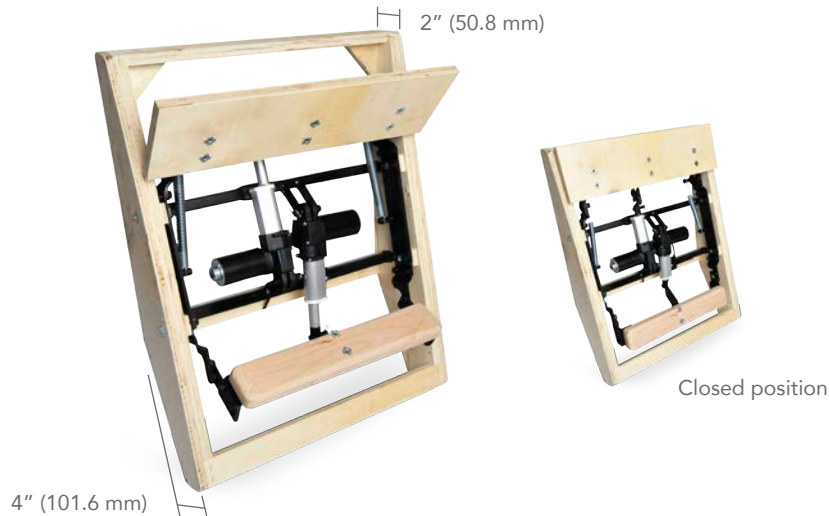

VARIREST™

Articulating Headrest and Lumbar Support

- EASY INSTALLATION
- SLIM DESIGN FITS A WIDE RANGE OF STYLES
- VERSATILE
- FINGERTIP MOTOR CONTROL
- FITS ALL SEAT WIDTHS
- 2-, 4-, OR 6-BUTTON SWITCHES AVAILABLE

A fully integrated system for head and lumbar support.

VariRest™ is a streamlined, motorized component for contemporary backrest frames. The articulating headrest allows unrestricted increments for desired positions and the lumbar support provides additional backrest bolstering where no regulated support is traditionally found.